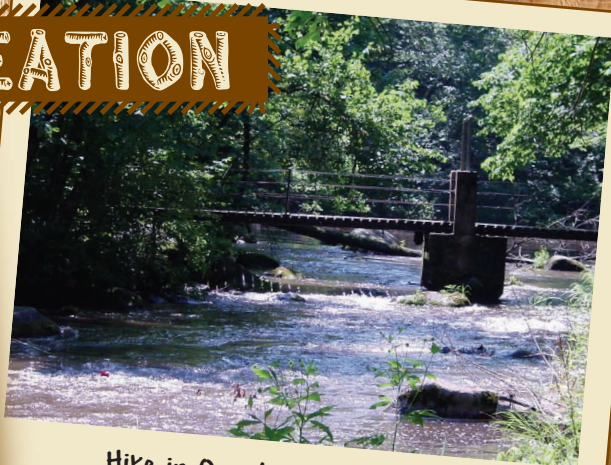

# RECREATION

Relax and Enjoy the Year-round Beauty

Hike in Our 40 Acres of Woods

Swim in the Tomorrow River

Spend Time in our Outdoor Recreation Pavilion

Go Tubing and Float Your Cares Away