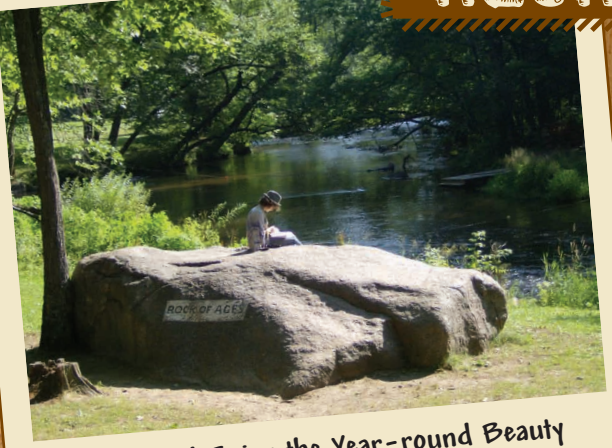

# RECREATION

Relax and Enjoy the Year-round Beauty

Hike in Our 40 Acres of Woods

Swim in the Tomorrow River

Spend Time in our Outdoor Recreation Pavilion

Go Tubing and Float Your Cares Away